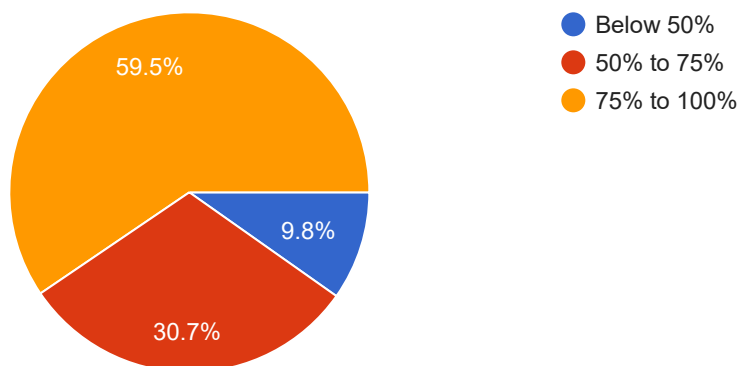

# **Sadhu Vaswani (Autonomous) College,**

Sant Hirdaram Nagar, Bhopal

Session 2023-24

STUDENT SATISFACTION SURVEY

Internal quality Assurance Cell (IQAC) which is the prime objective to upgrade and monitor the academic quality education has conducted a Student Satisfaction Survey regarding teaching learning and evaluation for the academic year 2023 24. The survey was developed as per the questionnaires as published by National Assessment and Accreditation Council (NAAC's) for higher education institutions. IQAC of the Sadhu Vaswani (Autonomous) College has devised a Google form containing the questionnaire for the survey and it was circulated amongst all the departments. Students respondents in the survey were asked to read the questions in the form options provided for them. There were 358 students who have participated and responded within this Student Satisfaction Survey

## How much of the syllabus was covered in the class

 Copy

358 responses